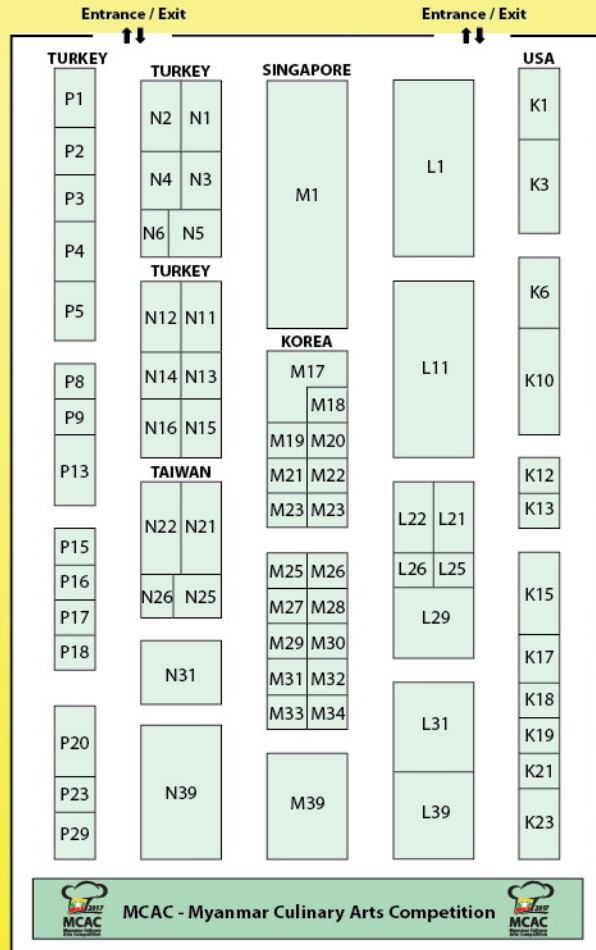

Exhibition Floor Plan

Venue: **Myanmar Convention Centre (MCC)**
Address: Min Dhama Street, Mayangon Town Ship, Yangon, Myanmar

Hall 2

- VIP** VIP Registration Counter
- Pre-Registration Counter
- On-site Registration Counter
- Information Counter
- Media Registration Counter

Hall 1 (Ground Floor)

Hall 1 (2nd Floor)