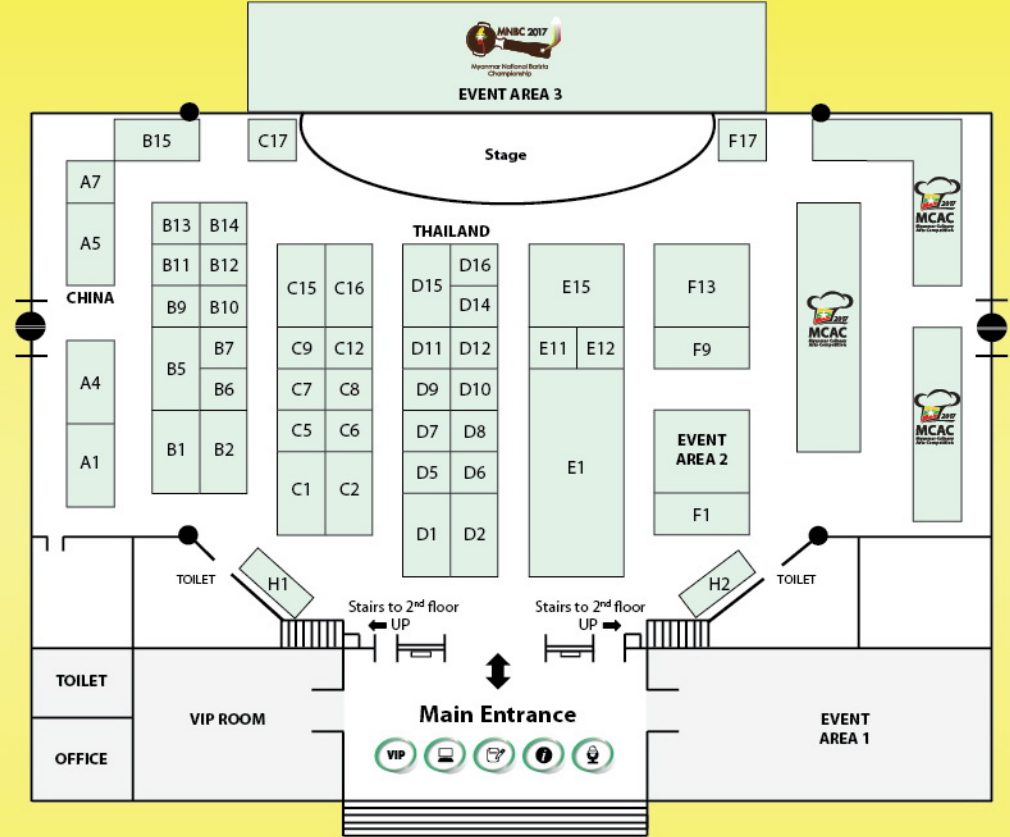

Exhibition Floor Plan

Venue: **Myanmar Convention Centre (MCC)**
Address: Min Dhama Street, Mayangon Town Ship, Yangon, Myanmar

Hall 2

- VIP** VIP Registration Counter
- Pre-Registration Counter
- On-site Registration Counter
- Information Counter
- Media Registration Counter

Hall 1 (Ground Floor)

Hall 1 (2nd Floor)