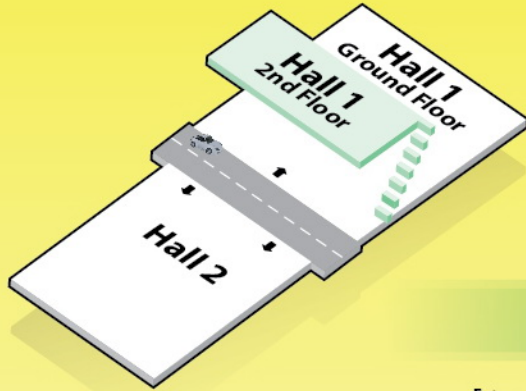

Exhibition Floor Plan

Venue: **Myanmar Convention Centre (MCC)**
Address: Min Dhama Street, Mayangon Town Ship, Yangon, Myanmar

Hall 2

- VIP** VIP Registration Counter
- Pre-Registration Counter
- On-site Registration Counter
- Information Counter
- Media Registration Counter

Hall 1 (Ground Floor)

Hall 1 (2nd Floor)